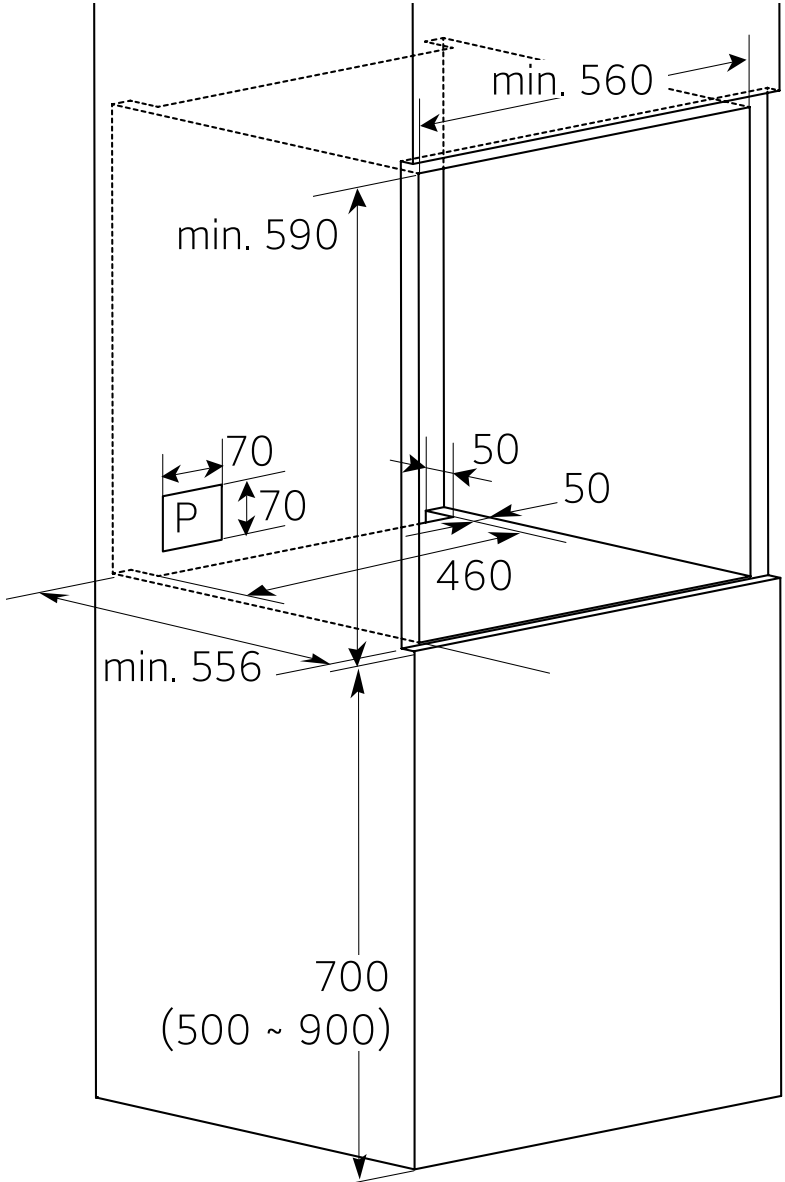

Installation Guide for 60cm Single Built-in Oven.

• Built-in Cabinet

• Under-sink Cabinet

Note
 P: Back of the kitchen cabinet
 R: Side of the kitchen cabinet
 Q: Ventilation space

If Desired, Create the hole with P and R to allow the power lines to pass through the cabinet.