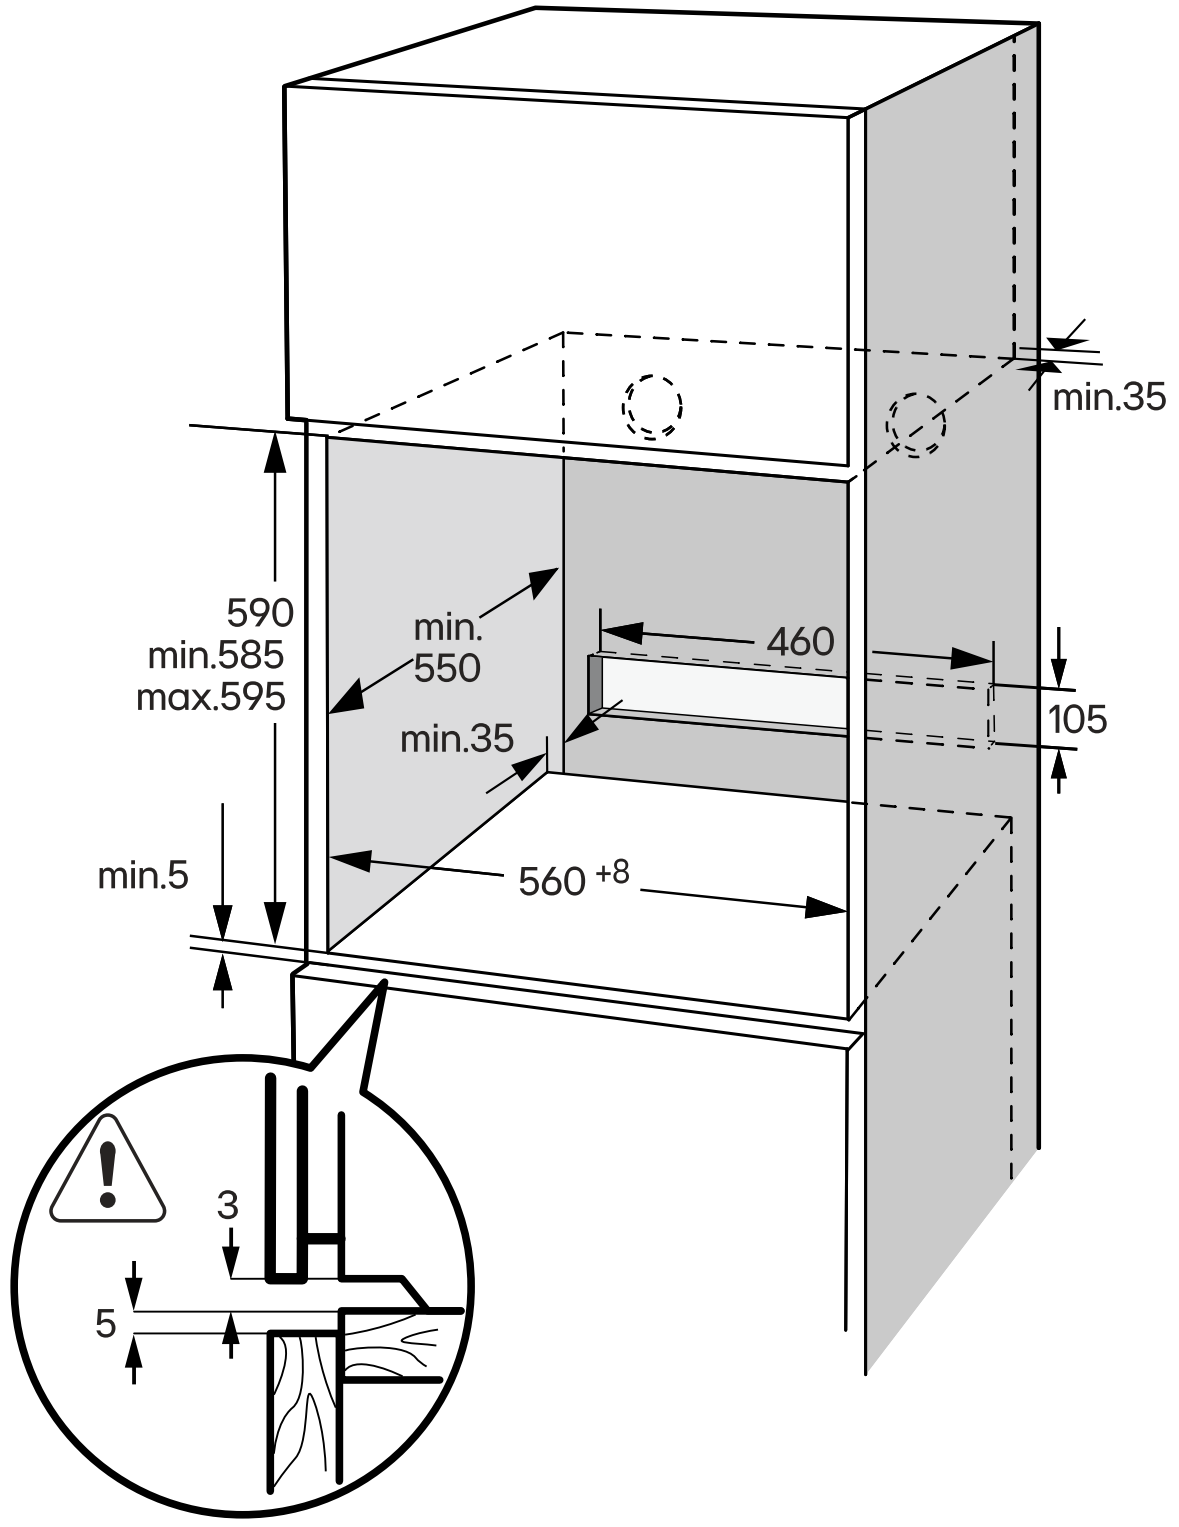

Installation Guide for 60cm Single Built-in Oven.

• Built-in Cabinet

• Under-sink Cabinet

Note
 P: Back of the kitchen cabinet
 R: Side of the kitchen cabinet
 Q: Ventilation space

If Desired, Create the hole with P and R to allow the power lines to pass through the cabinet.