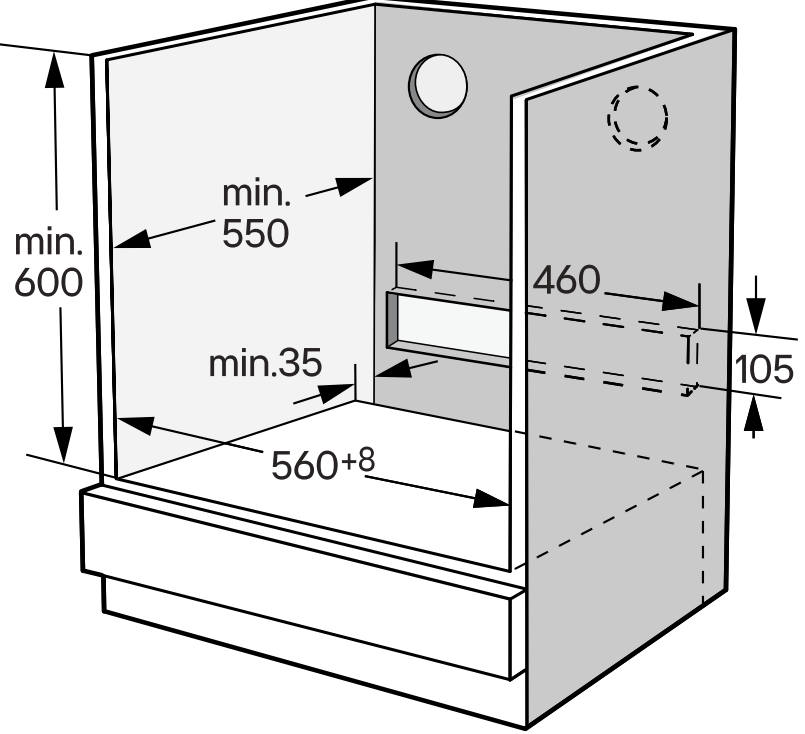

Installation Guide for 60cm Single Built-in Oven.

• Built-in Cabinet

• Under-sink Cabinet

Note
 P: Back of the kitchen cabinet
 R: Side of the kitchen cabinet
 Q: Ventilation space

If Desired, Create the hole with P and R to allow the power lines to pass through the cabinet.